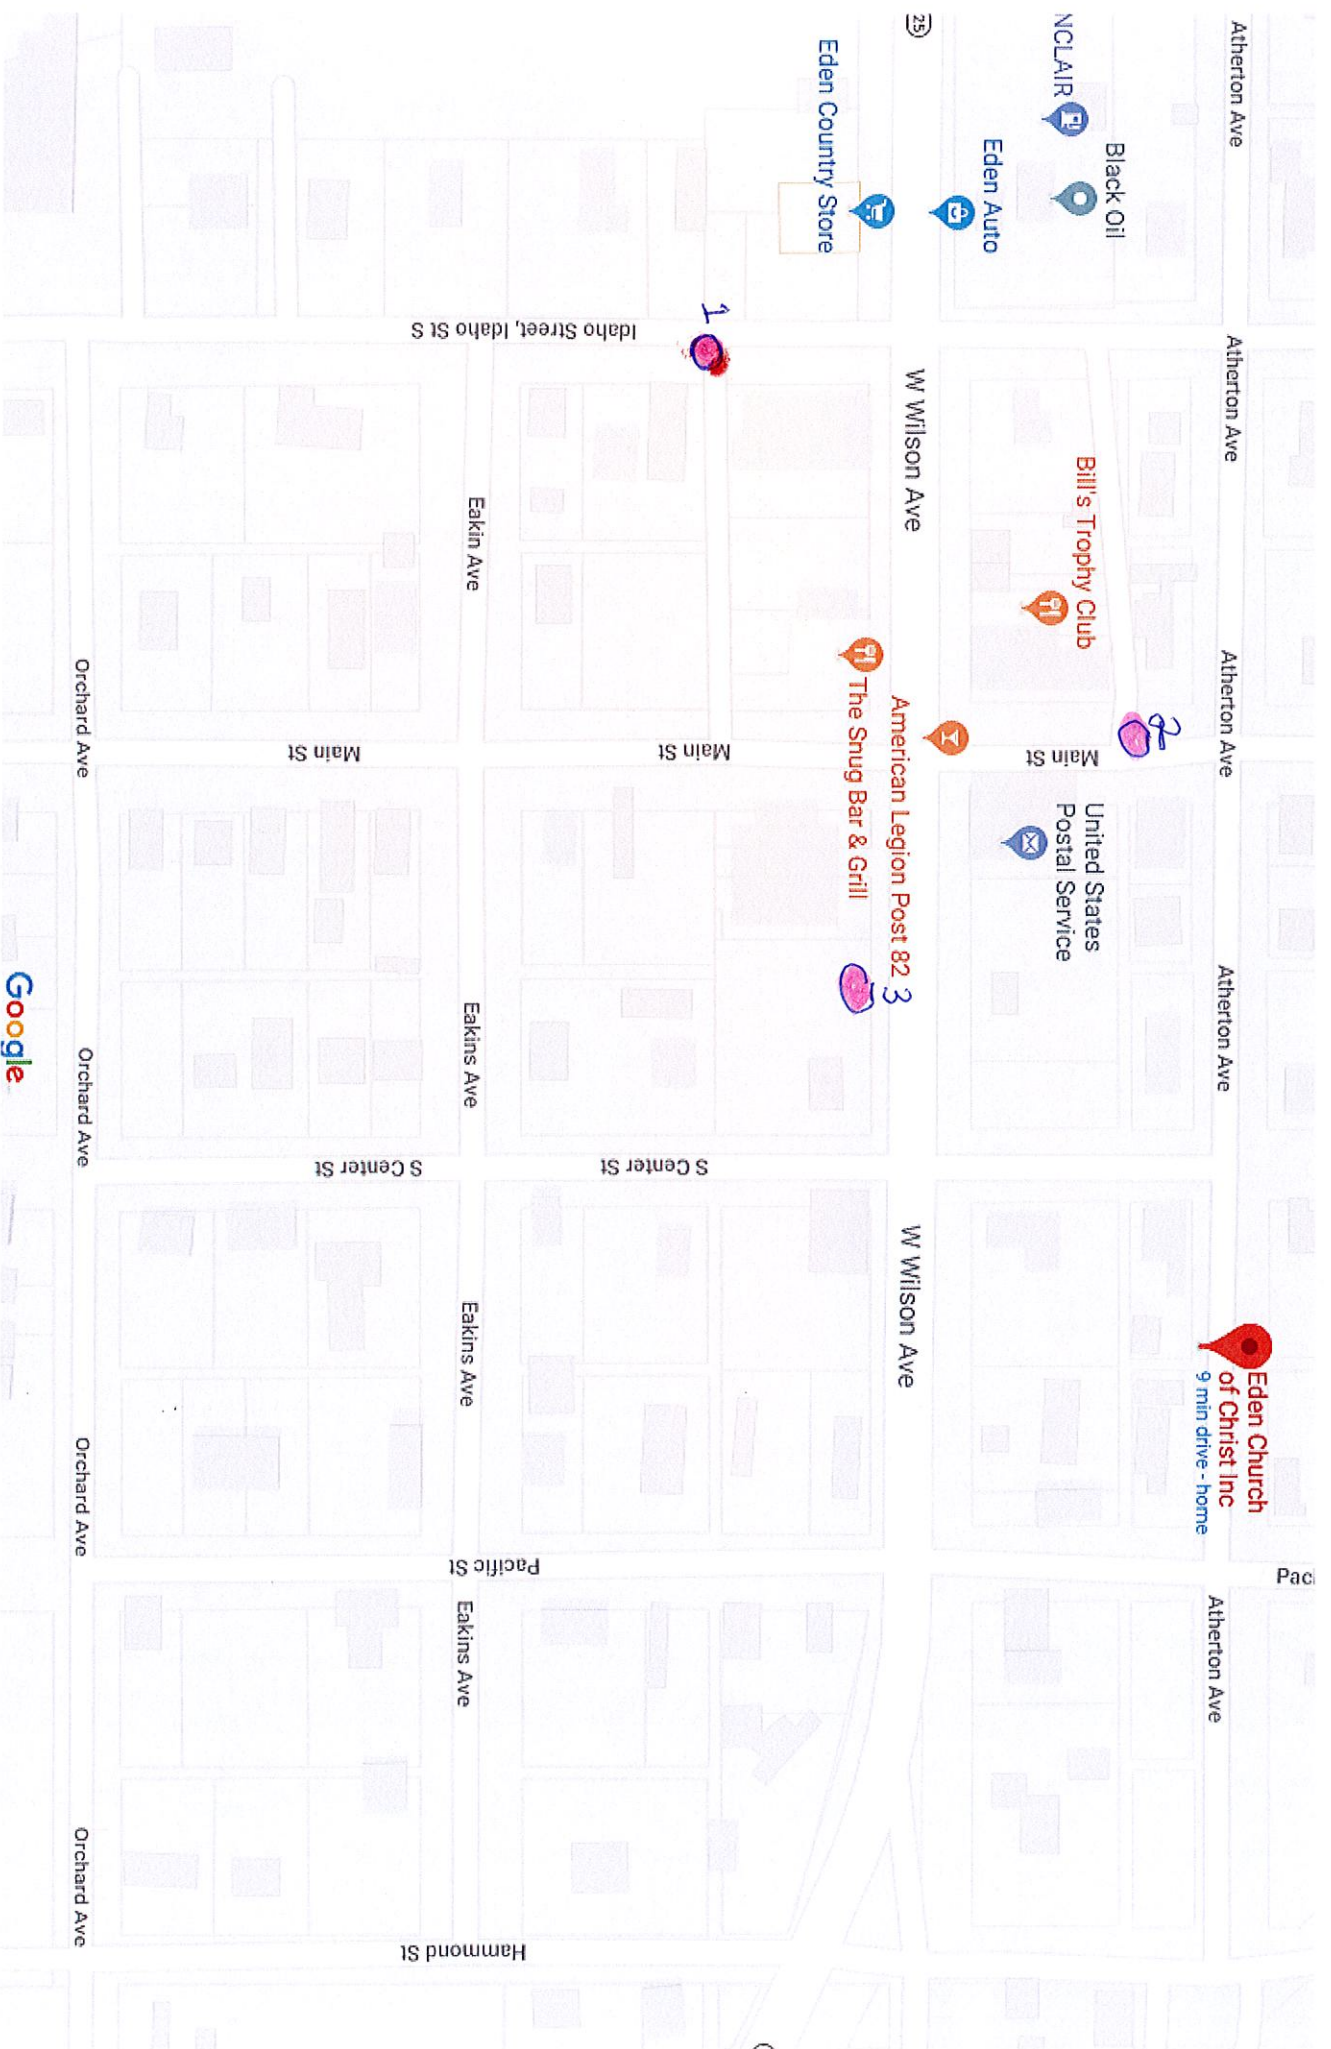

Front of Circle
1
Valley Christian Center
2
Railroad St

Bus Stops

Atherton Ave

Atherton Ave

Atherton Ave

Atherton Ave

Atherton Ave

Pac

Black Oil

NCLAIR

Eden Auto

Eden Country Store

Bill's Trophy Club

The Snug Bar & Grill

American Legion Post 823

United States Postal Service

Eden Church of Christ Inc
9 min drive - home

W Wilson Ave

W Wilson Ave

Eakin Ave

Eakins Ave

Eakins Ave

Eakins Ave

Idaho Street, Idaho St S

Main St

Main St

S Center St

S Center St

Pacific St

Hammond St

Orchard Ave

Orchard Ave